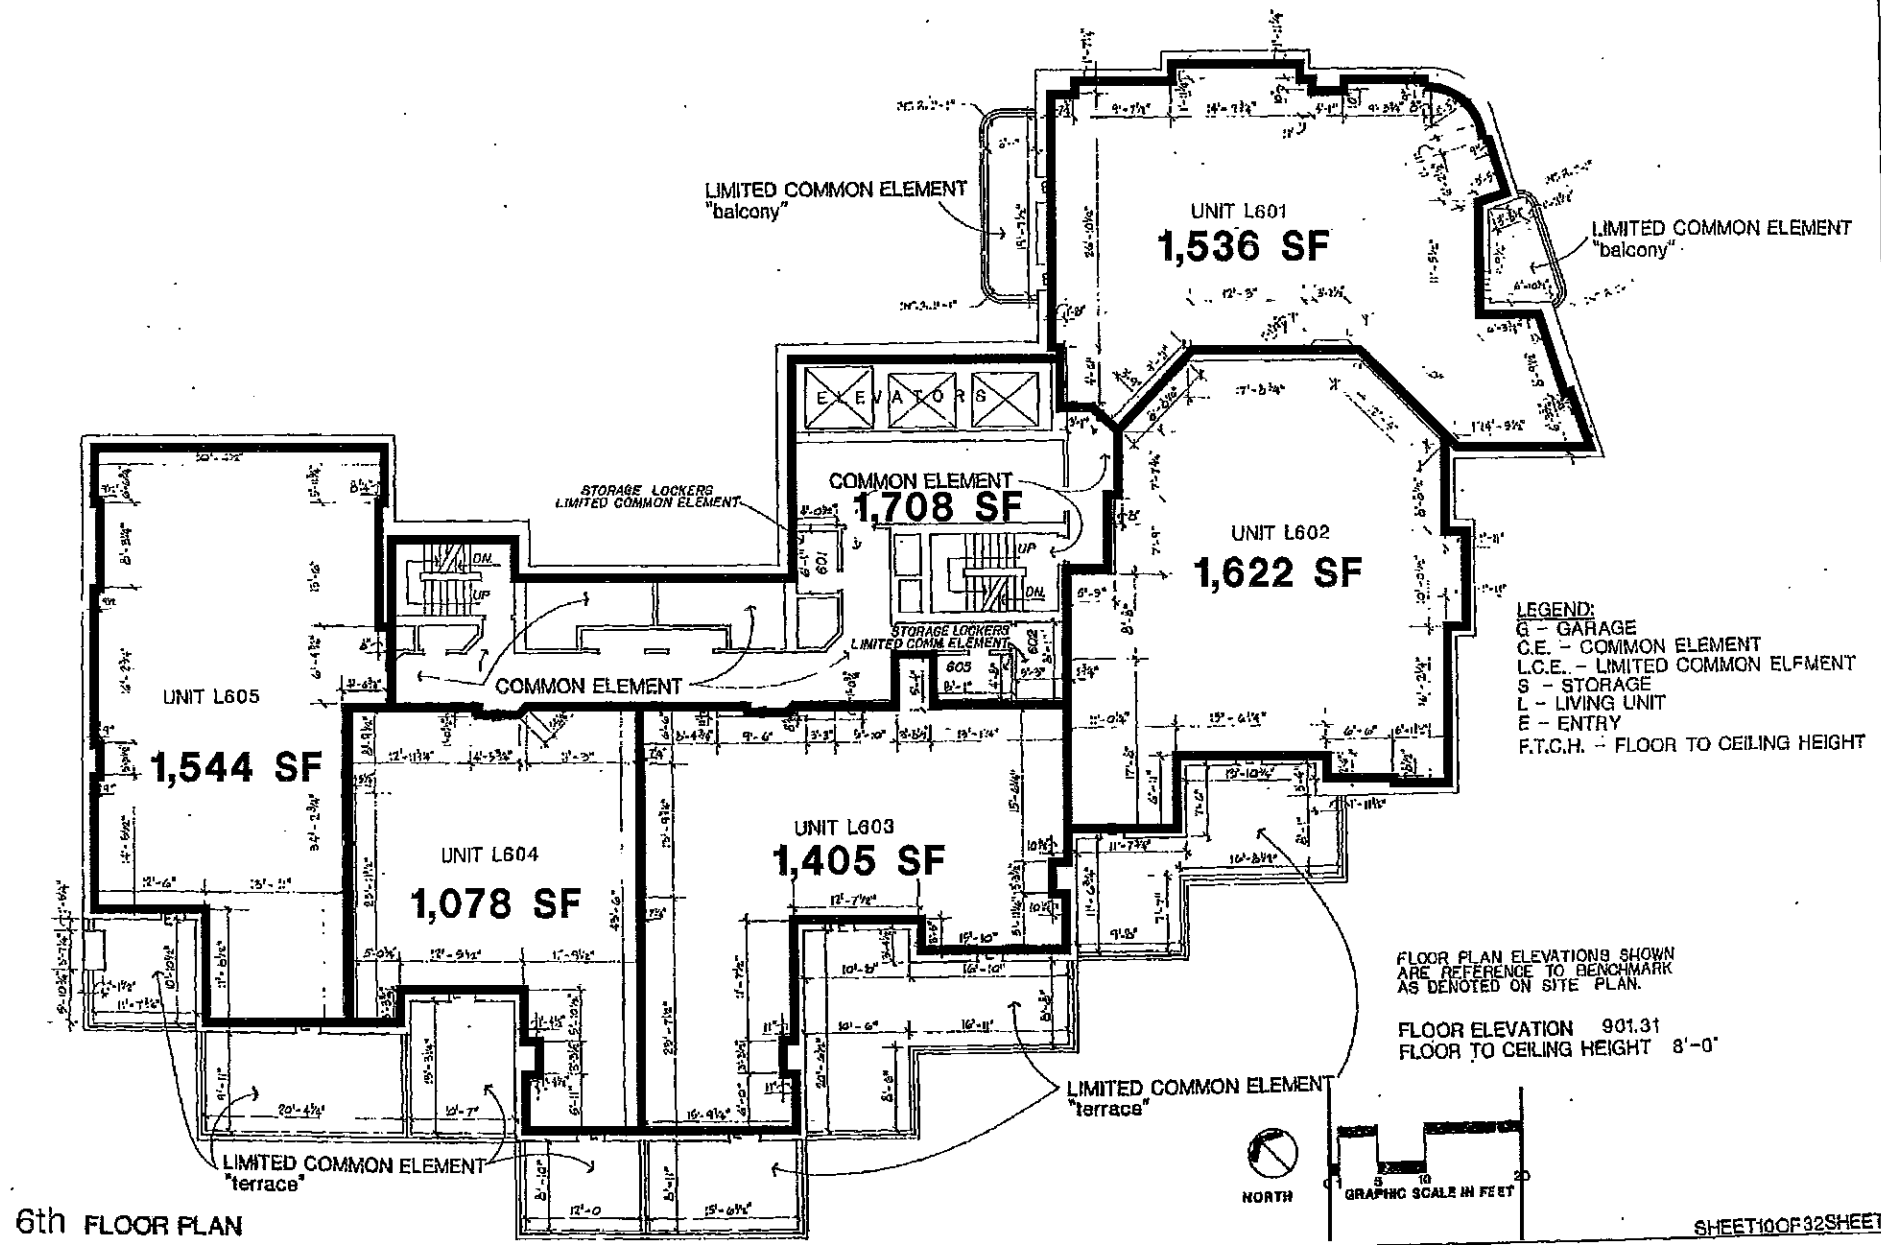

Condominium Number 545 La Rive, A Condominium FLOOR PLAN

File No.

KKE Architects, Inc.
300 first avenue north
minneapolis, mn 55401

(612) 339-4200
FAX (612) 342-9287
www.kke.com

minneapolis las vegas pasadena irvine

Project	0808.1045.01	Drawing Number	10
Date	08/20/07		32
Drawn by	CAM		
Checked by	GS		